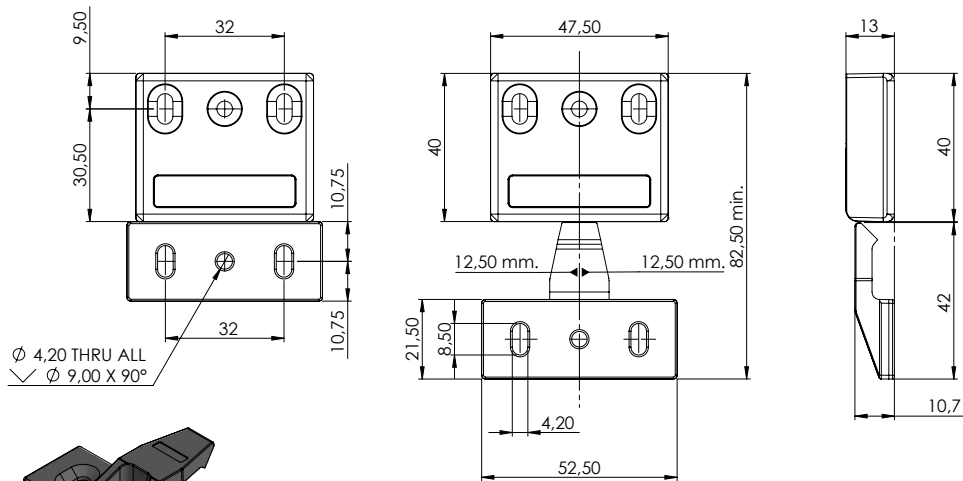

CABINET HANGER "CLIFF"

CABINET HANGER "CLIFF"

Ideal for hanging up cabinets or panels.

Material: PC, Black

Max load capacity pr. set 20 kg

Panel distance: 13 mm

Horizontal adjustment: $\pm 12,5$ mm

Item No.:

Male part #11.05.650

Female part #11.05.651

SISO A/S

Mileparken 11 Phone: (+45) 45 830 900
DK - 2740 Skovlunde (Copenhagen) Fax: (+45) 45 830 444
Denmark E-mail: siso@siso.dk Web: www.siso.dk