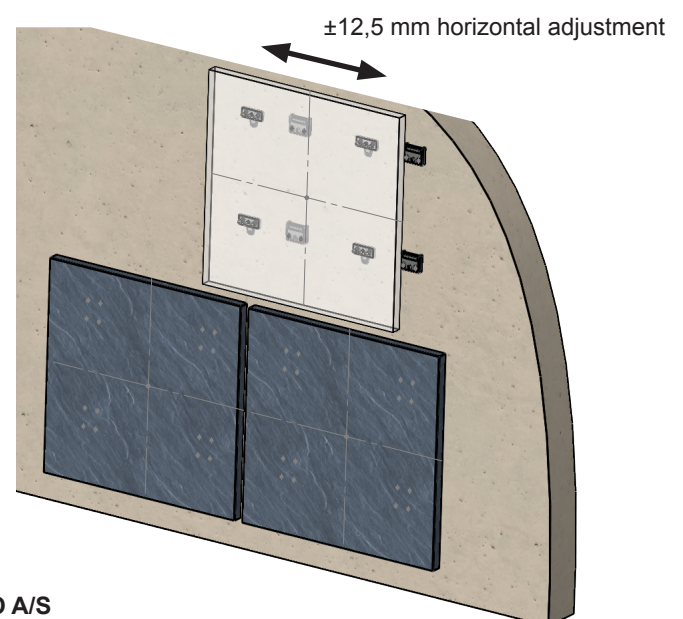

CABINET HANGER "CLIFF"

CABINET HANGER "CLIFF"

Ideal for hanging up cabinets or panels.

Material: PC, Black

Max load capacity pr. set 20 kg

Panel distance: 13 mm

Horizontal adjustment: $\pm 12,5$ mm

Item No.:

Male part #11.05.650

Female part #11.05.651

SISO A/S

Mileparken 11 Phone: (+45) 45 830 900
DK - 2740 Skovlunde (Copenhagen) Fax: (+45) 45 830 444
Denmark E-mail: siso@siso.dk Web: www.siso.dk