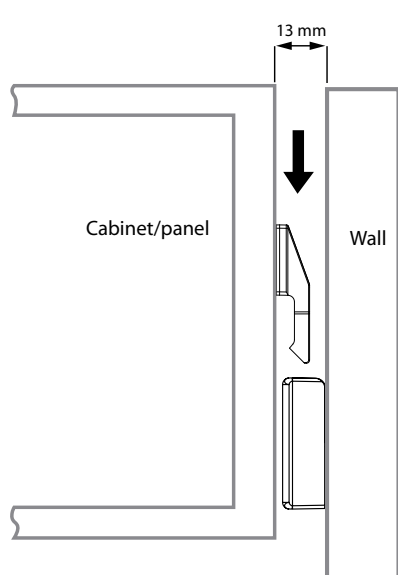

CABINET HANGER "CLIFF"

CABINET HANGER "CLIFF"

Ideal for hanging up cabinets or panels.

Material: PC, Black

Max load capacity pr. set 20 kg

Panel distance: 13 mm

Horizontal adjustment: $\pm 12,5$ mm

Item No.:

Male part #11.05.650

Female part #11.05.651

SISO A/S

Mileparken 11 Phone: (+45) 45 830 900
DK - 2740 Skovlunde (Copenhagen) Fax: (+45) 45 830 444
Denmark E-mail: siso@siso.dk Web: www.siso.dk