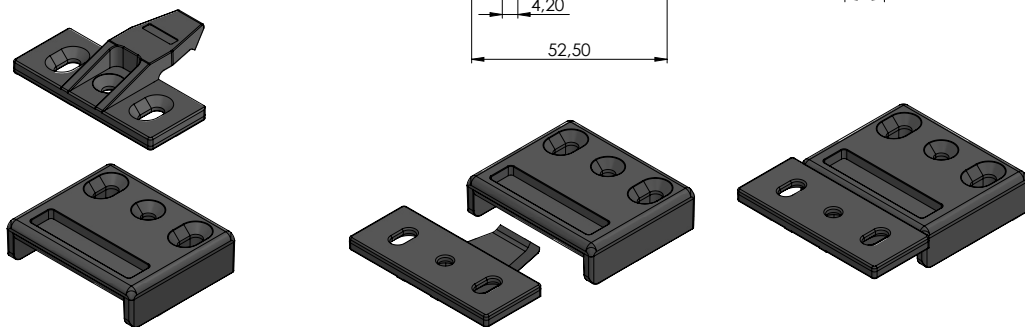

CABINET HANGER "CLIFF"

CABINET HANGER "CLIFF"

Ideal for hanging up cabinets or panels.

Material: PC, Black

Max load capacity pr. set 20 kg

Panel distance: 13 mm

Horizontal adjustment: $\pm 12,5$ mm

Item No.:

Male part #11.05.650

Female part #11.05.651

SISO A/S

Mileparken 11 Phone: (+45) 45 830 900
DK - 2740 Skovlunde (Copenhagen) Fax: (+45) 45 830 444
Denmark E-mail: siso@siso.dk Web: www.siso.dk